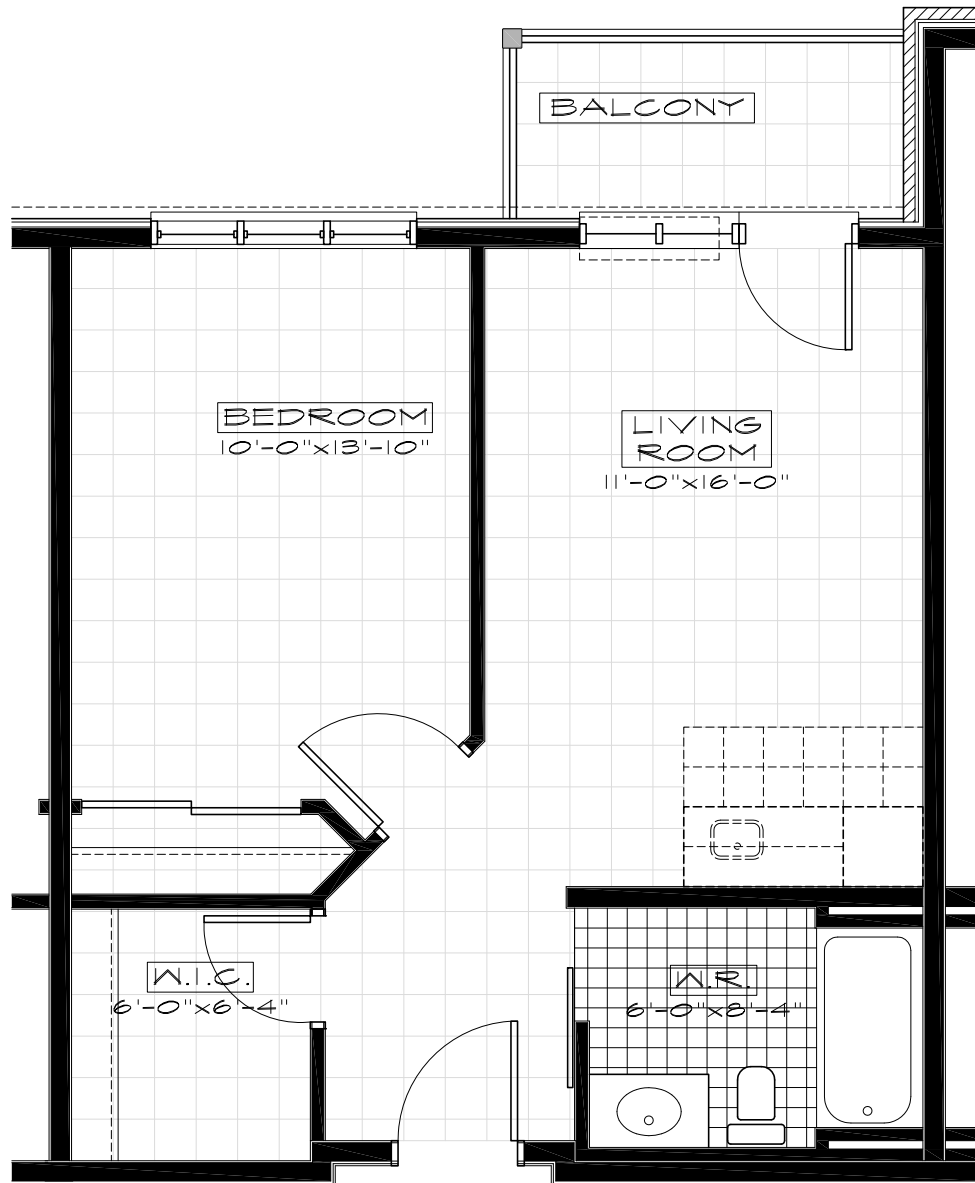

note: 12" x 12" grid shown for scale

Unit - 120, 226 & 326

GROUND & TYPICAL FLOOR - 1 BEDROOM

569 TOTAL SQFT

suite 521 sqft, balcony 48 sqft