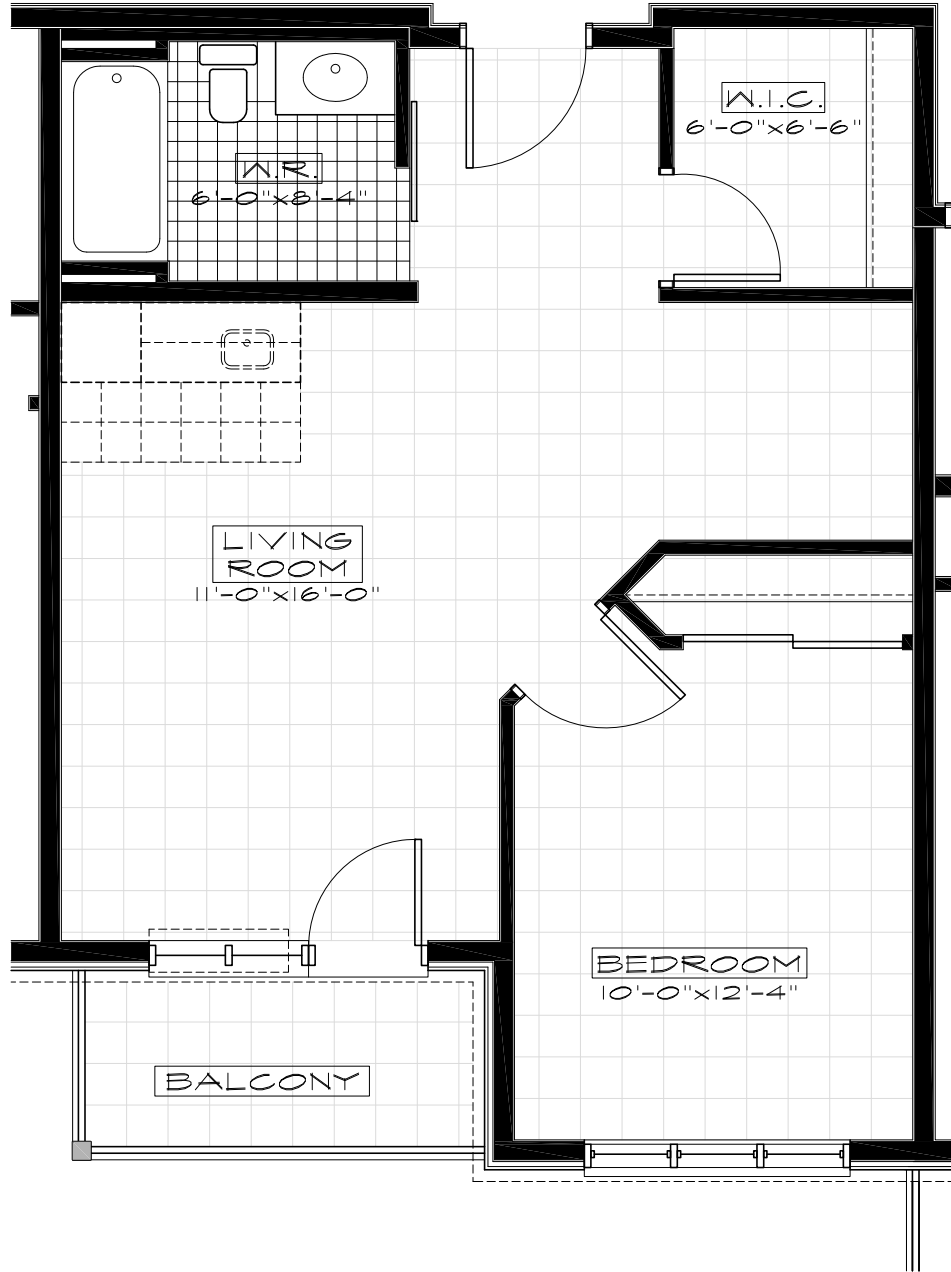

note: 12" x 12" grid shown for scale

Unit - 203 & 303

TYPICAL FLOOR - 1 BEDROOM

624 TOTAL SQFT

suite 576 sqft, balcony 48 sqft